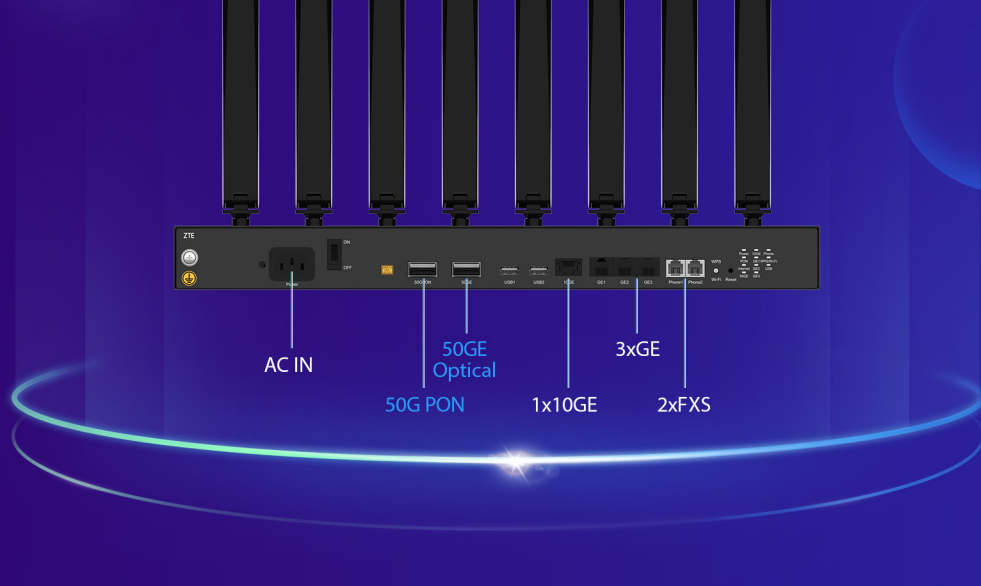

Industry's First 50G PON+Wi-Fi 7 ONU

50 Gbps by Wire, 19 Gbps by Wi-Fi

Access Throughput 5x
Higher than XGS-PON

Connected Users 4x
Higher than Wi-Fi 6/E

Wi-Fi Bandwidth 1.7x
Higher than Wi-Fi 6/E

Bandwidth

- Asymmetric 25G/50G bps

Wavelength

- 1340 - 1344 nm (DS)
- 1290 - 1310 nm (US)

Optical Module

- 50G PON: QSFP28
- 50G ETH: QSFP28

Wi-Fi 7

- MIMO 4x4 @ 2.4GHz, 5GHz, 6GHz
- Up to 320MHz bandwidth

Industry's First Precise 50G PON Prototype Enables More Application Scenarios

50G PON Line Card

Precise Bandwidth

- 1G/10G per wavelength
- 50G per wavelength
- Statistical multiplexing
- Time slot for hard slicing

5 times higher bandwidth than XG(S)-PON, 2M-10G tunable

Precise Latency

- Quiet window
- Dedicated activation wavelength
- Single burst
- Multiple bursts

2.5ms@10km -> 200µs@10km

Precise Jitter

- Priority-based scheduling
- Time-sensitive scheduling

ms level jitter -> ns level jitter

Light ODN Helps Build Visualized and Manageable ODN Networks

Lightweight Construction

Equipment Room

- No need of equipment rooms
- Reusing resources and reducing costs

Lighting up ODN

Pre-connectorized

- Fast construction and splicing-free
- Saving labor costs