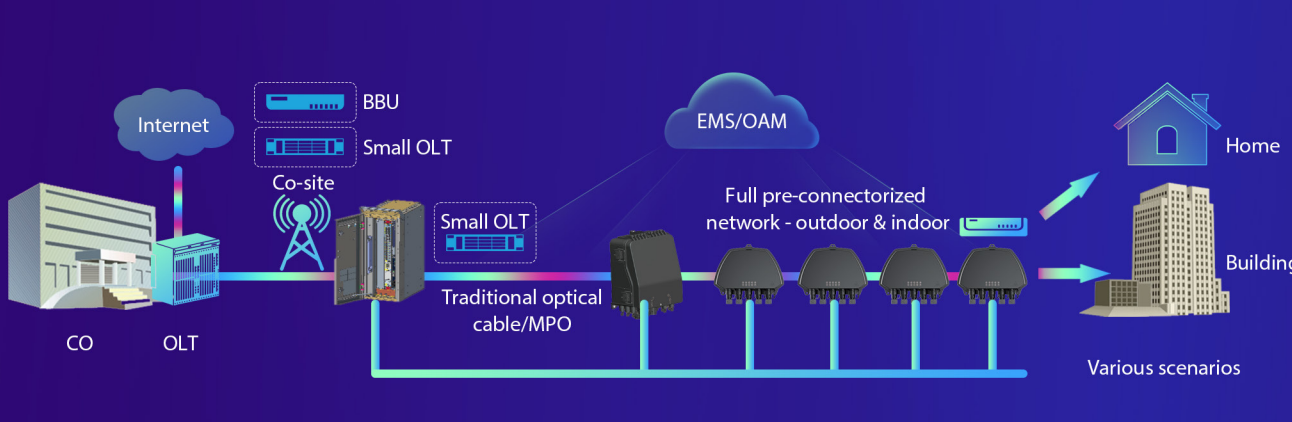

Resource Management

Resource Management

- Visualized ODN topology
- Accurate and intelligent O&M

Saving 50% of installation time

'Flyweight' cabinets

Low deployment cost

Less labor cost

- Blind Insertion
- Self-lock

One-stop delivery

Traditional Pre-connectorized

Skilled Unskilled

"MESH+" Builds the In-Home "CONNECTION+"

MESH+

Wi-Fi 6

- Higher bandwidth and more connections

Cloud Wi-Fi

- Big data analysis
- Machine learning algorithms

FTTR

- No bottleneck in gigabit + home coverage

CONNECTION+

Speed

- Real Gigabit Wi-Fi experience

Management

- Visual remote management
- Pre-optimization for ultimate Wi-Fi experience

Evolution

Light up Your Smart Life

B866V2F

- Next-Gen 4K IP STB
- Supports Android TV 11
- 4K HDR with AV1 decoding
- Support various third-party contents

B866V6-H

- Next-Gen 4K Wi-Fi 6 STB
- Support Android TV 11
- 4K HDR with AV1 decoding
- Fast and efficient network transmission

S200A

- Far-Field AI Voice STB
- Perfect sound quality
- 4K HDR with AV1 decoding
- Google assistant & IoT device control

B836CT-A15

- Next-Gen DVB Hybrid STB
- Supports Google CBS
- DVB-C/T/T2 compliant
- 4K HDR with AV1 decoding

Big Video Best View

Multi-viewpoint Video (MVV)

3D Video

Multidimensional video

The world's 1st 5G MVV live commercial launch

270 ms FVV latency

Energy efficient

Free-viewpoint Video (FVV)

VR Video